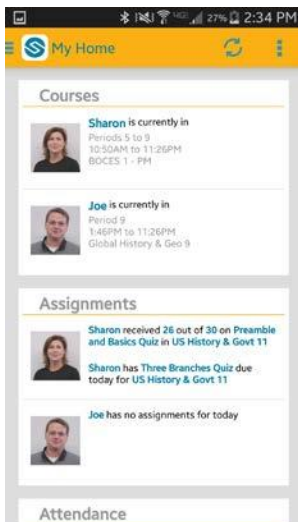

Pulaski Academy and Central School District

Pulaski Middle-Senior High School
4624 Salina Street * Pulaski, NY 13142

Schooltool Mobile Application: Getting Started

Parents and students can log in to see information about current schedules, assignments, and attendance, through either the website or by using the mobile app.

1. To get started using the Schooltool mobile app, download and install the schooltool mobile app.
  From the App Store (for Apple devices):   *From the Play Store (for Android 4.0 and higher):*

2. To login, the following fields are required:

- URL: Enter the following URL - **<https://pulaski.schooltool.cnyric.org/SchoolToolWeb/>**
- Username: **STUDENTS** - Enter your school username
  PARENTS – Enter your email address
- Password: **STUDENTS** - Enter your school password
  PARENTS – Enter the password you received in the welcome email

Use the "Stay logged in" option if you do not want to enter this information each time you access the app.

** If prompted for notifications, please choose ALLOW in order to be able to receive notifications from the teachers.

After logging in successfully, you will be presented with a home screen that shows data for each student to whom you have access.

- **Courses:** This shows the student's current location, if available. Clicking on a student in this section will bring you to that student's Courses view, where you can view full schedules.
- **Assignments:** This shows any assignments for the current day, including any assignment grades or assignments that are due. Clicking on a student in this section will bring you to that student's Assignments view.
- **Attendance:** This shows any absences the student has received for the current day, including daily and course attendance. Clicking on a student in this section will bring you to that student's Attendance view.