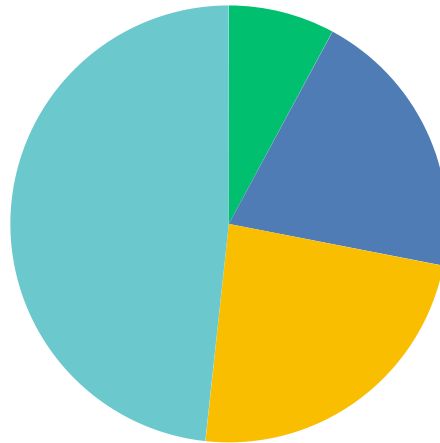

### Q3 My teacher lets me know when I am doing well in class.

Answered: 206 Skipped: 0

■ never 
 ■ sometimes 
 ■ usually 
 ■ always

	NEVER	SOMETIMES	USUALLY	ALWAYS	TOTAL	WEIGHTED AVERAGE
(no label)	8.25% 17	38.35% 79	28.16% 58	25.24% 52	206	2.70

### Q4 I know what my teacher wants me to learn during classroom lessons.

Answered: 206 Skipped: 0

■ never 
 ■ sometimes 
 ■ usually 
 ■ always

	NEVER	SOMETIMES	USUALLY	ALWAYS	TOTAL	WEIGHTED AVERAGE
(no label)	4.37% 9	15.05% 31	29.61% 61	50.97% 105	206	3.27

### Q5 I let my teacher know when I need help.

Answered: 203 Skipped: 3

■ never 
 ■ sometimes 
 ■ usually 
 ■ always

	NEVER	SOMETIMES	USUALLY	ALWAYS	TOTAL	WEIGHTED AVERAGE
(no label)	7.88% 16	20.20% 41	23.65% 48	48.28% 98	203	3.12