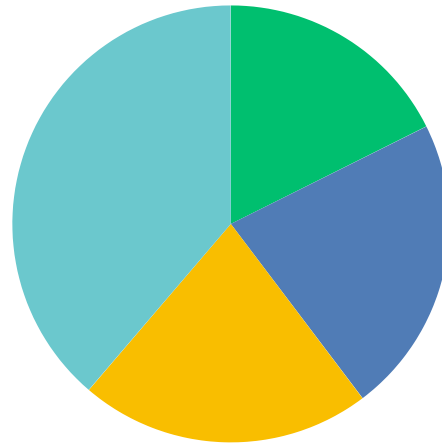

### Q8 I feel safe in school.

Answered: 204 Skipped: 2

never sometimes usually always

	NEVER	SOMETIMES	USUALLY	ALWAYS	TOTAL	WEIGHTED AVERAGE
(no label)	7.35% 15	11.27% 23	26.47% 54	54.90% 112	204	3.29

### Q9 I like school.

Answered: 204 Skipped: 2

■ never 
 ■ sometimes 
 ■ usually 
 ■ always

	NEVER	SOMETIMES	USUALLY	ALWAYS	TOTAL	WEIGHTED AVERAGE
(no label)	17.65% 36	22.06% 45	21.57% 44	38.73% 79	204	2.81