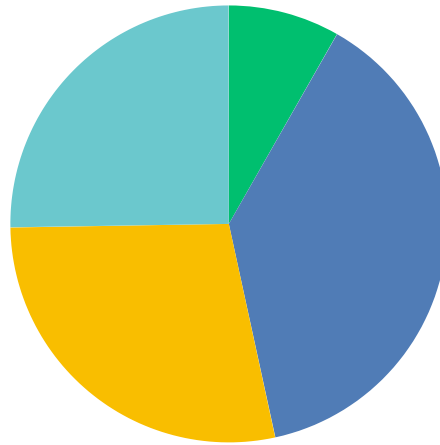

### Q1 My teacher cares about me.

Answered: 206 Skipped: 0

■ never 
 ■ sometimes 
 ■ usually 
 ■ always

	NEVER	SOMETIMES	USUALLY	ALWAYS	TOTAL	WEIGHTED AVERAGE
(no label)	0.97% 2	13.59% 28	14.56% 30	70.87% 146	206	3.55

## Q2 My teacher makes learning fun.

Answered: 205 Skipped: 1

■ never
 ■ sometimes
 ■ usually
 ■ always

	NEVER	SOMETIMES	USUALLY	ALWAYS	TOTAL	WEIGHTED AVERAGE
(no label)	3.90% 8	31.71% 65	30.24% 62	34.15% 70	205	2.95

### Q3 My teacher lets me know when I am doing well in class.

Answered: 206 Skipped: 0

■ never 
 ■ sometimes 
 ■ usually 
 ■ always

	NEVER	SOMETIMES	USUALLY	ALWAYS	TOTAL	WEIGHTED AVERAGE
(no label)	8.25% 17	38.35% 79	28.16% 58	25.24% 52	206	2.70