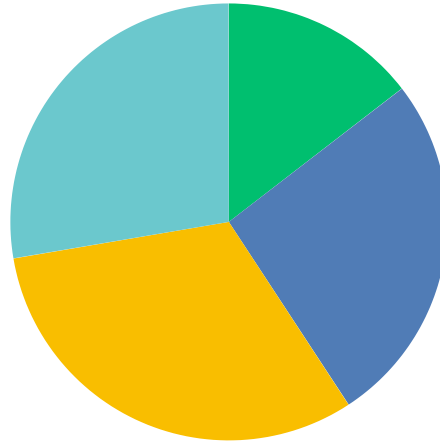

### Q5 I let my teacher know when I need help.

Answered: 203 Skipped: 3

■ never 
 ■ sometimes 
 ■ usually 
 ■ always

	NEVER	SOMETIMES	USUALLY	ALWAYS	TOTAL	WEIGHTED AVERAGE
(no label)	7.88% 16	20.20% 41	23.65% 48	48.28% 98	203	3.12

### Q6 I learn from doing my homework.

Answered: 206 Skipped: 0

■ never 
 ■ sometimes 
 ■ usually 
 ■ always

	NEVER	SOMETIMES	USUALLY	ALWAYS	TOTAL	WEIGHTED AVERAGE
(no label)	14.56% 30	26.21% 54	31.55% 65	27.67% 57	206	2.72