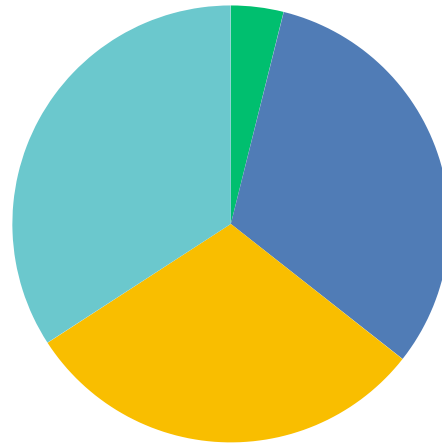

### Q1 My teacher cares about me.

Answered: 206 Skipped: 0

■ never 
 ■ sometimes 
 ■ usually 
 ■ always

	NEVER	SOMETIMES	USUALLY	ALWAYS	TOTAL	WEIGHTED AVERAGE
(no label)	0.97% 2	13.59% 28	14.56% 30	70.87% 146	206	3.55

## Q2 My teacher makes learning fun.

Answered: 205 Skipped: 1

■ never
 ■ sometimes
 ■ usually
 ■ always

	NEVER	SOMETIMES	USUALLY	ALWAYS	TOTAL	WEIGHTED AVERAGE
(no label)	3.90% 8	31.71% 65	30.24% 62	34.15% 70	205	2.95

### Q3 My teacher lets me know when I am doing well in class.

Answered: 206 Skipped: 0

■ never 
 ■ sometimes 
 ■ usually 
 ■ always

	NEVER	SOMETIMES	USUALLY	ALWAYS	TOTAL	WEIGHTED AVERAGE
(no label)	8.25% 17	38.35% 79	28.16% 58	25.24% 52	206	2.70