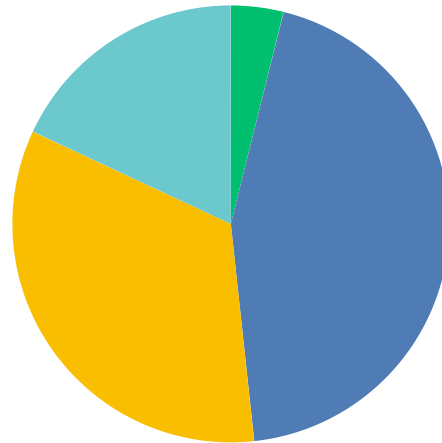

### Q6 I learn from doing my homework.

Answered: 206 Skipped: 0

■ never 
 ■ sometimes 
 ■ usually 
 ■ always

	NEVER	SOMETIMES	USUALLY	ALWAYS	TOTAL	WEIGHTED AVERAGE
(no label)	14.56% 30	26.21% 54	31.55% 65	27.67% 57	206	2.72

### Q7 Students in class are nice to each other.

Answered: 205 Skipped: 1

■ never 
 ■ sometimes 
 ■ usually 
 ■ always

	NEVER	SOMETIMES	USUALLY	ALWAYS	TOTAL	WEIGHTED AVERAGE
(no label)	3.90% 8	44.39% 91	33.66% 69	18.05% 37	205	2.66