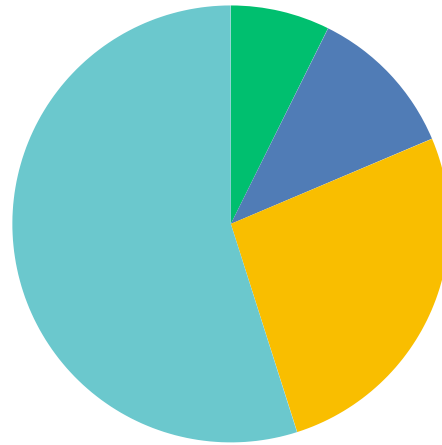

### Q7 Students in class are nice to each other.

Answered: 205 Skipped: 1

■ never 
 ■ sometimes 
 ■ usually 
 ■ always

	NEVER	SOMETIMES	USUALLY	ALWAYS	TOTAL	WEIGHTED AVERAGE
(no label)	3.90% 8	44.39% 91	33.66% 69	18.05% 37	205	2.66

### Q8 I feel safe in school.

Answered: 204 Skipped: 2

never sometimes usually always

	NEVER	SOMETIMES	USUALLY	ALWAYS	TOTAL	WEIGHTED AVERAGE
(no label)	7.35% 15	11.27% 23	26.47% 54	54.90% 112	204	3.29