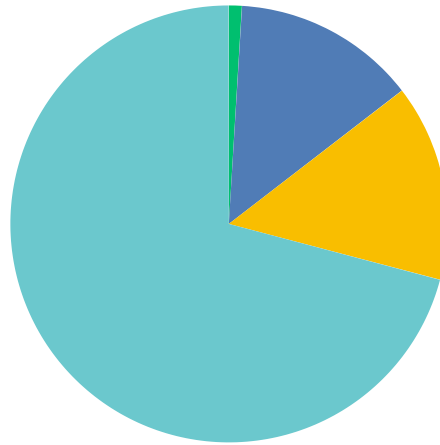

### Q1 My teacher cares about me.

Answered: 206 Skipped: 0

■ never 
 ■ sometimes 
 ■ usually 
 ■ always

	NEVER	SOMETIMES	USUALLY	ALWAYS	TOTAL	WEIGHTED AVERAGE
(no label)	0.97% 2	13.59% 28	14.56% 30	70.87% 146	206	3.55

## Q2 My teacher makes learning fun.

Answered: 205 Skipped: 1

■ never
 ■ sometimes
 ■ usually
 ■ always

	NEVER	SOMETIMES	USUALLY	ALWAYS	TOTAL	WEIGHTED AVERAGE
(no label)	3.90% 8	31.71% 65	30.24% 62	34.15% 70	205	2.95

### Q3 My teacher lets me know when I am doing well in class.

Answered: 206 Skipped: 0

■ never 
 ■ sometimes 
 ■ usually 
 ■ always

	NEVER	SOMETIMES	USUALLY	ALWAYS	TOTAL	WEIGHTED AVERAGE
(no label)	8.25% 17	38.35% 79	28.16% 58	25.24% 52	206	2.70