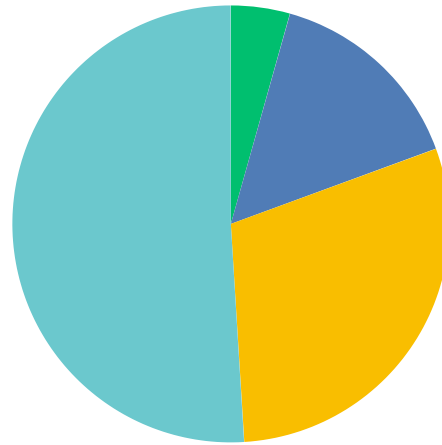

## Q2 My teacher makes learning fun.

Answered: 205 Skipped: 1

■ never
 ■ sometimes
 ■ usually
 ■ always

	NEVER	SOMETIMES	USUALLY	ALWAYS	TOTAL	WEIGHTED AVERAGE
(no label)	3.90% 8	31.71% 65	30.24% 62	34.15% 70	205	2.95

### Q3 My teacher lets me know when I am doing well in class.

Answered: 206 Skipped: 0

■ never 
 ■ sometimes 
 ■ usually 
 ■ always

	NEVER	SOMETIMES	USUALLY	ALWAYS	TOTAL	WEIGHTED AVERAGE
(no label)	8.25% 17	38.35% 79	28.16% 58	25.24% 52	206	2.70

### Q4 I know what my teacher wants me to learn during classroom lessons.

Answered: 206 Skipped: 0

■ never 
 ■ sometimes 
 ■ usually 
 ■ always

	NEVER	SOMETIMES	USUALLY	ALWAYS	TOTAL	WEIGHTED AVERAGE
(no label)	4.37% 9	15.05% 31	29.61% 61	50.97% 105	206	3.27